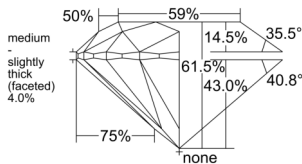

GIA®

FACSIMILE

GIA REPORT 6531073668

Verify this report at GIA.edu

GIA NATURAL DIAMOND DOSSIER®

August 16, 2025
GIA Report Number 6531073668
Shape and Cutting Style ..... Round Brilliant
Measurements ..... 5.12 - 5.13 x 3.15 mm

GRADING RESULTS

Carat Weight ..... 0.51 carat
Color Grade ..... D
Clarity Grade VVS1
Cut Grade ..... Excellent

ADDITIONAL GRADING INFORMATION

Polish ..... Excellent
Symmetry ..... Excellent
Fluorescence ..... Faint
Clarity Characteristics ..... Pinpoint, Cavity
Inscription(s): GIA 6531073668

PROPORTIONS

Profile to actual proportions