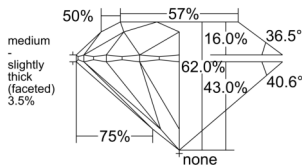

GIA®

FACSIMILE

GIA REPORT 6531072453

Verify this report at GIA.edu

GIA NATURAL DIAMOND DOSSIER®

August 16, 2025
GIA Report Number 6531072453
Shape and Cutting Style ..... Round Brilliant
Measurements ..... 5.05 - 5.08 x 3.14 mm

GRADING RESULTS

Carat Weight ..... 0.50 carat
Color Grade ..... D
Clarity Grade S11
Cut Grade ..... Excellent

ADDITIONAL GRADING INFORMATION

Polish ..... Excellent
Symmetry ..... Excellent
Fluorescence ..... Medium Blue
Clarity Characteristics..... Crystal, Cloud, Feather
Inscription(s): GIA 6531072453

PROPORTIONS

Profile to actual proportions