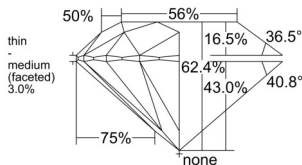

GIA®

FACSIMILE

GIA REPORT 6531055176

Verify this report at GIA.edu

GIA NATURAL DIAMOND DOSSIER®

August 08, 2025
GIA Report Number 6531055176
Shape and Cutting Style ..... Round Brilliant
Measurements ..... 4.27 - 4.29 x 2.67 mm

GRADING RESULTS

Carat Weight ..... 0.30 carat
Color Grade ..... E
Clarity Grade I1
Cut Grade ..... Excellent

ADDITIONAL GRADING INFORMATION

Polish ..... Excellent
Symmetry ..... Excellent
Fluorescence ..... None
Clarity Characteristics ..... Cloud
Inscription(s): GIA 6531055176

PROPORTIONS

GRADING SCALES

GIA COLOR SCALE	GIA CLARITY SCALE	GIA CUT SCALE	
D	FLAWLESS	EXCELLENT	
E	INTERNALLY FLAWLESS		
F		VVS₁	VERY GOOD
G	VVS₂		
H	VS₁	GOOD	
I	VS₂		
J	SI₁	FAIR	
K	SI₂		
L	I₁	POOR	
M	I₂		
N	I₃		
O			
P			
Q			
R			
S			
T			
U			
V			
W			
X			
Y			
Z