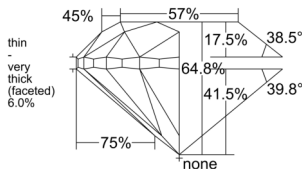

GIA®

FACSIMILE

GIA REPORT 6531032923

Verify this report at GIA.edu

GIA NATURAL DIAMOND DOSSIER®

August 05, 2025
GIA Report Number 6531032923
Shape and Cutting Style ..... Round Brilliant
Measurements ..... 4.86 - 4.91 x 3.17 mm

GRADING RESULTS

Carat Weight ..... 0.50 carat
Color Grade ..... D
Clarity Grade VS2
Cut Grade ..... Good

ADDITIONAL GRADING INFORMATION

Polish ..... Excellent
Symmetry ..... Very Good
Fluorescence ..... Strong Blue
Clarity Characteristics ..... Indented Natural
Inspection(s): GIA 6531032923

PROPORTIONS

Profile to actual proportions