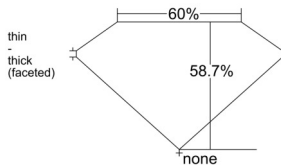

GIA®

FACSIMILE

GIA REPORT 6531018814

Verify this report at GIA.edu

GIA NATURAL DIAMOND DOSSIER®

August 06, 2025
GIA Report Number 6531018814
Shape and Cutting Style ..... Heart Brilliant
Measurements ..... 5.53 x 6.41 x 3.76 mm

GRADING RESULTS

Carat Weight ..... 0.77 carat
Color Grade ..... J
Clarity Grade VS1

ADDITIONAL GRADING INFORMATION

Polish ..... Very Good
Symmetry ..... Excellent
Fluorescence ..... None
Clarity Characteristics..... Crystal, Feather, Pinpoint
Inscription(s): GIA 6531018814

PROPORTIONS

Profile not to actual proportions

GRADING SCALES

GIA COLOR SCALE		GIA CLARITY SCALE			
COLORLESS	D	VERY VERY SLIGHTLY INCLUDED	FLAWLESS		
	E		INTERNALLY FLAWLESS		
	F	VERY SLIGHTLY INCLUDED	VVS₁		
	G		VVS₂		
	H		VS₁		
	NEAR COLORLESS	I	SLIGHTLY INCLUDED	VS₂	
		J		SI₁	
		FAINT	K	INCLUDED	SI₂
			L		I₁
			M		I₂
VERT LIGHT	N	INCLUDED	I₃		
	O				
	P				
	Q				
	R				
	S				
	T				
LIGHT	U				
	V				
	W				
	X				
Y					
Z