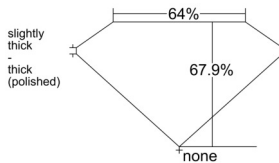

GIA®

FACSIMILE

GIA REPORT 6525986797

Verify this report at GIA.edu

GIA NATURAL DIAMOND DOSSIER®

August 02, 2025
GIA Report Number 6525986797
Shape and Cutting Style ..... Emerald Cut
Measurements ..... 5.40 x 3.75 x 2.54 mm

GRADING RESULTS

Carat Weight ..... 0.51 carat
Color Grade ..... E
Clarity Grade VVS1

ADDITIONAL GRADING INFORMATION

Polish ..... Excellent
Symmetry ..... Excellent
Fluorescence ..... Very Strong Blue
Clarity Characteristics ..... Pinpoint
Inscription(s): GIA 6525986797

PROPORTIONS

Profile not to actual proportions

GRADING SCALES

GIA COLOR SCALE		GIA CLARITY SCALE			
COLORLESS	D	VERY VERY SLIGHTLY INCLUDED	FLAWLESS		
	E		INTERNALLY FLAWLESS		
	F		VVS₁		
	NEAR COLORLESS	G	VERY SLIGHTLY INCLUDED	VVS₂	
		H		VS₁	
		FANT	I	SLIGHTLY INCLUDED	VS₂
			J		SI₁
	LIGHT	K	INCLUDED	SI₂	
		L		I₁	
		M		I₂	
N		NOT GRADED	I₃		
O					
P					
Q					
R					
S					
T					
U					
V					
W					
X					
Y					
Z