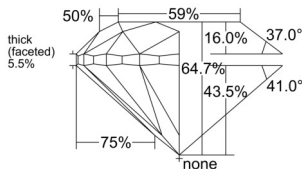

GIA®

FACSIMILE

GIA REPORT 6525985832

Verify this report at GIA.edu

GIA NATURAL DIAMOND DOSSIER®

August 02, 2025
GIA Report Number 6525985832
Shape and Cutting Style ..... Round Brilliant
Measurements ..... 4.90 - 4.96 x 3.19 mm

GRADING RESULTS

Carat Weight ..... 0.50 carat
Color Grade ..... G
Clarity Grade VVS1
Cut Grade ..... Very Good

ADDITIONAL GRADING INFORMATION

Polish ..... Excellent
Symmetry ..... Very Good
Fluorescence ..... Medium Blue
Clarity Characteristics..... Pinpoint, Feather, Indented Natural
Inscription(s): GIA 6525985832

PROPORTIONS

Profile to actual proportions

GRADING SCALES

GIA COLOR SCALE	GIA CLARITY SCALE	GIA CUT SCALE	
D	FLAWLESS	EXCELLENT	
E	INTERNALLY FLAWLESS		
F		VVS₁	VERY GOOD
G	VVS₂		
H	VS₁	GOOD	
I	VS₂		
J	SI₁	FAIR	
K	SI₂		
L	I₁	POOR	
M			
N			
O	I₂		
P			
Q	I₃		
R			
S			
T			
U			
V			
W			
X			
Y			
Z