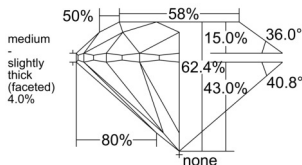

GIA®

FACSIMILE

GIA REPORT 6525951944

Verify this report at GIA.edu

GIA NATURAL DIAMOND DOSSIER®

July 28, 2025
GIA Report Number 6525951944
Shape and Cutting Style ..... Round Brilliant
Measurements ..... 4.52 - 4.55 x 2.83 mm

GRADING RESULTS

Carat Weight ..... 0.36 carat
Color Grade ..... D
Clarity Grade VVS1
Cut Grade ..... Excellent

ADDITIONAL GRADING INFORMATION

Polish ..... Excellent
Symmetry ..... Excellent
Fluorescence ..... None
Clarity Characteristics ..... Pinpoint
Inscription(s): GIA 6525951944

PROPORTIONS

GRADING SCALES

GIA COLOR SCALE

COLORLESS	D
	E
	F
	G
	H
	I
	J
NEAR COLORLESS	K
	L
Faint	M
	N
	O
	P
Very Light	Q
	R
	S
	T
	U
	V
Light	W
	X
	Y
	Z

GIA CLARITY SCALE

FLAWLESS	INTERNAL FLAWLESS	
		FLAWLESS
VERY VERY SLIGHTLY INCLUDED	VVS₁	
	VVS₂	
VERY SLIGHTLY INCLUDED	VS₁	
	VS₂	
SLIGHTLY INCLUDED	SI₁	
	SI₂	
INCLUDED	I₁	
	I₂	
	I₃	

GIA CUT SCALE

EXCELLENT
VERY GOOD
GOOD
FAIR
POOR