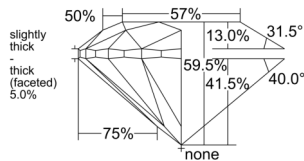

GIA®

FACSIMILE

GIA REPORT 6525947064

Verify this report at GIA.edu

GIA NATURAL DIAMOND DOSSIER®

July 28, 2025
GIA Report Number 6525947064
Shape and Cutting Style ..... Round Brilliant
Measurements ..... 4.26 - 4.31 x 2.55 mm

GRADING RESULTS

Carat Weight ..... 0.29 carat
Color Grade ..... E
Clarity Grade S11
Cut Grade ..... Good

ADDITIONAL GRADING INFORMATION

Polish ..... Good
Symmetry ..... Good
Fluorescence ..... None
Clarity Characteristics ..... Crystal
Inscription(s): GIA 6525947064

PROPORTIONS

Profile to actual proportions

GRADING SCALES

GIA COLOR SCALE	GIA CLARITY SCALE	GIA CUT SCALE	
D	FLAWLESS	EXCELLENT	
E	INTERNALLY FLAWLESS		
F		VVS₁	VERY GOOD
G	VVS₂		
H	VS₁	GOOD	
I	VS₂		
J	S1₁	FAIR	
K	S1₂		
L	I₁	POOR	
M	I₂		
N	I₃		
O			
P			
Q			
R			
S			
T			
U			
V			
W			
X			
Y			
Z