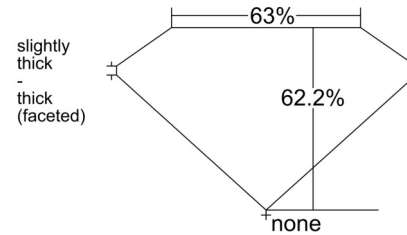

**GIA NATURAL DIAMOND GRADING REPORT**

July 26, 2025  
 GIA Report Number ..... 6525911735  
 Shape and Cutting Style ..... Pear Brilliant  
 Measurements ..... 13.04 x 8.08 x 5.03 mm

**GRADING RESULTS**

Carat Weight ..... 3.12 carat  
 Color Grade ..... H  
 Clarity Grade ..... VVS1

**ADDITIONAL GRADING INFORMATION**

Polish ..... Excellent  
 Symmetry ..... Excellent  
 Fluorescence ..... Medium Blue  
 Inscription(s): GIA 6525911735

**PROPORTIONS**

Profile not to actual proportions

**CLARITY CHARACTERISTICS**

**KEY TO SYMBOLS\***

- Pinpoint
- ~ Feather

\* Red symbols denote internal characteristics (inclusions). Green or black symbols denote external characteristics (blemishes). Diagram is an approximate representation of the diamond, and symbols shown indicate type, position, and approximate size of clarity characteristics. All clarity characteristics may not be shown. Details of finish are not shown.