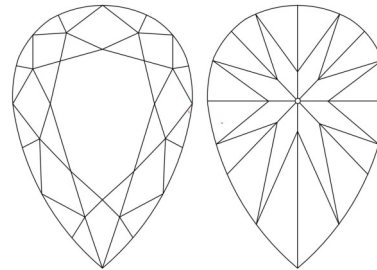

**GIA NATURAL DIAMOND GRADING REPORT**

July 26, 2025  
 GIA Report Number ..... 6525911735  
 Shape and Cutting Style ..... Pear Brilliant  
 Measurements ..... 13.04 x 8.08 x 5.03 mm

**GRADING RESULTS**

Carat Weight ..... 3.12 carat  
 Color Grade ..... H  
 Clarity Grade ..... VVS1

**ADDITIONAL GRADING INFORMATION**

Polish ..... Excellent  
 Symmetry ..... Excellent  
 Fluorescence ..... Medium Blue  
 Inscription(s): GIA 6525911735

**PROPORTIONS**

Profile not to actual proportions

**CLARITY CHARACTERISTICS**

**KEY TO SYMBOLS\***

- Pinpoint
- ~ Feather

\* Red symbols denote internal characteristics (inclusions). Green or black symbols denote external characteristics (blemishes). Diagram is an approximate representation of the diamond, and symbols shown indicate type, position, and approximate size of clarity characteristics. All clarity characteristics may not be shown. Details of finish are not shown.