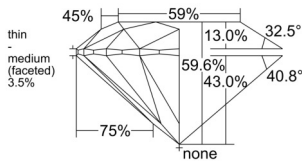

GIA®

FACSIMILE

GIA REPORT 6525905223

Verify this report at GIA.edu

GIA NATURAL DIAMOND DOSSIER®

July 23, 2025
GIA Report Number 6525905223
Shape and Cutting Style ..... Round Brilliant
Measurements ..... 5.51 - 5.54 x 3.29 mm

GRADING RESULTS

Carat Weight ..... 0.60 carat
Color Grade ..... E
Clarity Grade VS1
Cut Grade ..... Excellent

ADDITIONAL GRADING INFORMATION

Polish ..... Excellent
Symmetry ..... Excellent
Fluorescence ..... None
Clarity Characteristics ..... Cloud, Pinpoint
Inscription(s): GIA 6525905223

PROPORTIONS

Profile to actual proportions