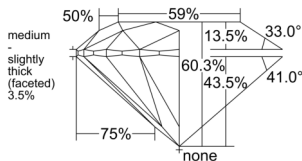

GIA®

FACSIMILE

GIA REPORT 6525881146

Verify this report at GIA.edu

GIA NATURAL DIAMOND DOSSIER®

July 22, 2025
GIA Report Number 6525881146
Shape and Cutting Style ..... Round Brilliant
Measurements ..... 5.16 - 5.20 x 3.12 mm

GRADING RESULTS

Carat Weight ..... 0.51 carat
Color Grade ..... D
Clarity Grade ..... Internally Flawless
Cut Grade ..... Excellent

ADDITIONAL GRADING INFORMATION

Polish ..... Excellent
Symmetry ..... Excellent
Fluorescence ..... Medium Blue
Clarity Characteristics ..... Minor Details of Polish
Inspection(s): GIA 6525881146

PROPORTIONS

Profile to actual proportions

GRADING SCALES

GIA COLOR SCALE	GIA CLARITY SCALE	GIA CUT SCALE	
D	FLAWLESS	EXCELLENT	
E	INTERNALLY FLAWLESS		
F		VVS₁	VERY GOOD
G	VVS₂		
H	VS₁	GOOD	
I	VS₂		
J	SI₁	FAIR	
K	SI₂		
L	I₁	POOR	
M			
N			
O	I₂		
P			
Q			
R	I₃		
S			
T			
U			
V			
W			
X			
Y			
Z