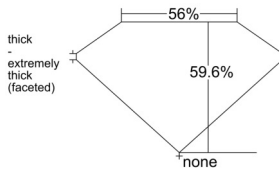

GIA®

FACSIMILE

GIA REPORT 6525858888

Verify this report at GIA.edu

GIA NATURAL DIAMOND DOSSIER®

July 19, 2025
GIA Report Number 6525858888
Shape and Cutting Style ..... Heart Brilliant
Measurements ..... 5.28 x 6.08 x 3.62 mm

GRADING RESULTS

Carat Weight ..... 0.70 carat
Color Grade ..... H
Clarity Grade VS1

ADDITIONAL GRADING INFORMATION

Polish ..... Excellent
Symmetry ..... Very Good
Fluorescence ..... None
Clarity Characteristics..... Crystal, Feather, Pinpoint
Inscription(s): GIA 6525858888

PROPORTIONS

Profile not to actual proportions

GRADING SCALES

GIA COLOR SCALE		GIA CLARITY SCALE			
COLORLESS	D	VERY VERY SLIGHTLY INCLUDED	FLAWLESS		
	E		INTERNALLY FLAWLESS		
	F	VERY SLIGHTLY INCLUDED	VVS₁		
	G		VVS₂		
	H		VS₁		
	NEAR COLORLESS	I	SLIGHTLY INCLUDED	VS₂	
		J		SI₁	
		FAINT	K	INCLUDED	SI₂
			L		I₁
			M		I₂
VERT LIGHT	N	LIGHT	I₃		
	O				
	P				
	Q				
	R