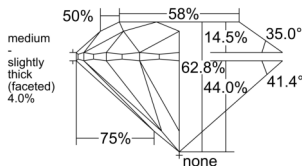

GIA®

FACSIMILE

GIA REPORT 6525850838

Verify this report at GIA.edu

GIA NATURAL DIAMOND DOSSIER®

July 23, 2025
GIA Report Number 6525850838
Shape and Cutting Style ..... Round Brilliant
Measurements ..... 5.50 - 5.52 x 3.46 mm

GRADING RESULTS

Carat Weight ..... 0.64 carat
Color Grade ..... E
Clarity Grade VVS1
Cut Grade ..... Excellent

ADDITIONAL GRADING INFORMATION

Polish ..... Excellent
Symmetry ..... Excellent
Fluorescence ..... Strong Blue
Clarity Characteristics ..... Pinpoint
Inscription(s): GIA 6525850838

PROPORTIONS

Profile to actual proportions