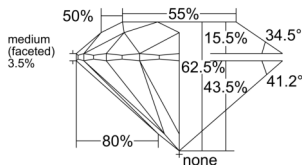

GIA®

FACSIMILE

GIA REPORT 6525842563

Verify this report at GIA.edu

GIA NATURAL DIAMOND DOSSIER®

July 21, 2025
GIA Report Number 6525842563
Shape and Cutting Style ..... Round Brilliant
Measurements ..... 4.77 - 4.79 x 2.98 mm

GRADING RESULTS

Carat Weight ..... 0.41 carat
Color Grade ..... K
Clarity Grade VS1
Cut Grade ..... Excellent

ADDITIONAL GRADING INFORMATION

Polish ..... Excellent
Symmetry ..... Excellent
Fluorescence ..... None
Clarity Characteristics ..... Crystal, Cloud
Inscription(s): GIA 6525842563

PROPORTIONS

Profile to actual proportions

GRADING SCALES

GIA COLOR SCALE	GIA CLARITY SCALE	GIA CUT SCALE	
D	FLAWLESS	EXCELLENT	
E	INTERNALLY FLAWLESS		
F		VVS₁	VERY GOOD
G	VVS₂		
H	VS₁	GOOD	
I	VS₂		
J	SI₁	FAIR	
K	SI₂		
L	I₁	POOR	
M	I₂		
N	I₃		
O			
P			
Q			
R			
S			
T			
U			
V			
W			
X			
Y			
Z