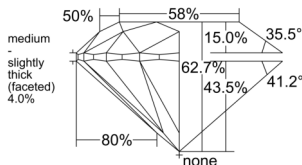

GIA®

FACSIMILE

GIA REPORT 6525830268

Verify this report at GIA.edu

GIA NATURAL DIAMOND DOSSIER®

July 17, 2025
GIA Report Number 6525830268
Shape and Cutting Style ..... Round Brilliant
Measurements ..... 5.02 - 5.06 x 3.16 mm

GRADING RESULTS

Carat Weight ..... 0.50 carat
Color Grade ..... G
Clarity Grade VVS1
Cut Grade ..... Excellent

ADDITIONAL GRADING INFORMATION

Polish ..... Excellent
Symmetry ..... Excellent
Fluorescence ..... Strong Blue
Clarity Characteristics ..... Pinpoint
Inscription(s): GIA 6525830268

PROPORTIONS

Profile to actual proportions

GRADING SCALES

GIA COLOR SCALE

COLORLESS	D
	E
	F
	G
	H
	I
	J
NEAR COLORLESS	K
	L
Faint	M
	N
	O
	P
	Q
	R
	S
	T
	U
	V
	W
	X
	Y
Light	Z

GIA CLARITY SCALE

FLAWLESS	INTERNAL FLAWLESS	
		FLAWLESS
VERY VERY SLIGHTLY INCLUDED	VVS₁	
	VVS₂	
VERY SLIGHTLY INCLUDED	VS₁	
	VS₂	
SLIGHTLY INCLUDED	SI₁	
	SI₂	
INCLUDED	I₁	
	I₂	
	I₃	

GIA CUT SCALE

EXCELLENT
VERY GOOD
GOOD
FAIR
POOR