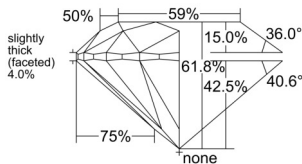

GIA®

FACSIMILE

GIA REPORT 6525824166

Verify this report at GIA.edu

GIA NATURAL DIAMOND DOSSIER®

July 16, 2025
GIA Report Number 6525824166
Shape and Cutting Style ..... Round Brilliant
Measurements ..... 5.08 - 5.11 x 3.15 mm

GRADING RESULTS

Carat Weight ..... 0.51 carat
Color Grade ..... G
Clarity Grade VS2
Cut Grade ..... Excellent

ADDITIONAL GRADING INFORMATION

Polish ..... Excellent
Symmetry ..... Excellent
Fluorescence ..... None
Clarity Characteristics ..... Cloud
Inscription(s): GIA 6525824166

PROPORTIONS

Profile to actual proportions

GRADING SCALES

GIA COLOR SCALE

COLORED	D
	E
	F
	G
	H
	I
	J
NEAR COLORLESS	K
	L
FAIN	M
	N
	O
	P
	Q
	R
	S
	T
	U
	V
	W
	X
	Y
LIGHT	Z

GIA CLARITY SCALE

FLAWLESS	VERY VERY SLIGHTLY INCLUDED	VS₁	VS₂	VS₁	VS₂	SI₁	SI₂	I₁	I₂	I₃		
											FLAWLESS	INTERNALLY FLAWLESS

GIA CUT SCALE

EXCELLENT
VERY GOOD
GOOD
FAIR
POOR