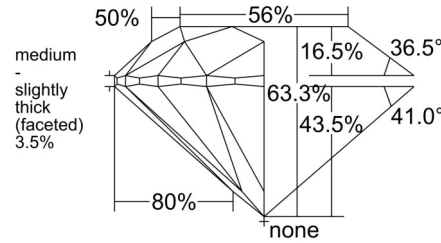

GIA NATURAL DIAMOND GRADING REPORT

July 19, 2025
 GIA Report Number 6525816997
 Shape and Cutting Style Round Brilliant
 Measurements 6.31 - 6.36 x 4.01 mm

GRADING RESULTS

Carat Weight 1.00 carat
 Color Grade J
 Clarity Grade VS1
 Cut Grade Excellent

PROPORTIONS

Profile to actual proportions

CLARITY CHARACTERISTICS

KEY TO SYMBOLS*

- ☉ Cloud
- Pinpoint
- ▲ Natural
- △ Extra Facet

* Red symbols denote internal characteristics (inclusions). Green or black symbols denote external characteristics (blemishes). Diagram is an approximate representation of the diamond, and symbols shown indicate type, position, and approximate size of clarity characteristics. All clarity characteristics may not be shown. Details of finish are not shown.