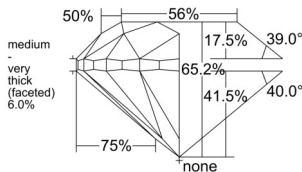

GIA®

FACSIMILE

GIA REPORT 6525710729

Verify this report at GIA.edu

GIA NATURAL DIAMOND DOSSIER®

July 05, 2025
GIA Report Number 6525710729
Shape and Cutting Style ..... Round Brilliant
Measurements ..... 5.45 - 5.51 x 3.57 mm

GRADING RESULTS

Carat Weight ..... 0.70 carat
Color Grade ..... E
Clarity Grade S11
Cut Grade ..... Good

ADDITIONAL GRADING INFORMATION

Polish ..... Excellent
Symmetry ..... Very Good
Fluorescence ..... None
Clarity Characteristics ..... Crystal, Cloud
Inscription(s): GIA 6525710729

PROPORTIONS

Profile to actual proportions

GRADING SCALES

GIA COLOR SCALE

COLORESS	D
	E
	F
	G
	H
	I
	J
NEAR COLORESS	K
	L
FAIN	M
	N
	O
	P
VERY LIGHT	Q
	R
	S
	T
	U
	V
	W
	X
	Y
LIGHT	Z

GIA CLARITY SCALE

VERY VERY SLIGHTLY INCLUDED	FLAWLESS
	INTERNALLY FLAWLESS
VERY SLIGHTLY INCLUDED	VVS₁
	VVS₂
SLIGHTLY INCLUDED	VS₁
	VS₂
INCLUDED	S1₁
	S1₂
	I₁
	I₂
	I₃

GIA CUT SCALE

EXCELLENT
VERY GOOD
GOOD
FAIR
POOR