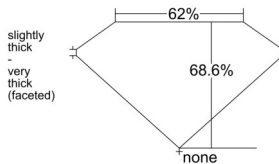

GIA®

FACSIMILE

GIA REPORT 6525684655

Verify this report at GIA.edu

GIA NATURAL DIAMOND DOSSIER®

July 03, 2025
GIA Report Number 6525684655
Shape and Cutting Style ..... Cushion Modified Brilliant
Measurements ..... 4.92 x 4.79 x 3.28 mm

GRADING RESULTS

Carat Weight ..... 0.70 carat
Color Grade ..... D
Clarity Grade VS1

ADDITIONAL GRADING INFORMATION

Polish ..... Excellent
Symmetry ..... Excellent
Fluorescence ..... None
Clarity Characteristics ..... Crystal, Pinpoint
Inscription(s): GIA 6525684655

PROPORTIONS

Profile not to actual proportions

GRADING SCALES

GIA COLOR SCALE		GIA CLARITY SCALE	
COLORLESS	D	VERY VERY SLIGHTLY INCLUDED	FLAWLESS
	E		INTERNALLY FLAWLESS
	F		VVS₁
	G		VVS₂
	H		VS₁
	I		VS₂
	J		SI₁
	K		SI₂
	L		I₁
	M		I₂
NEAR COLORLESS	N	SLIGHTLY INCLUDED	I₃
	O		
	P		
	Q		
FAINT	R		
	S		
	T		
	U		
VERT LIGHT	V		
	W		
	X		
	Y		
LIGHT	Z