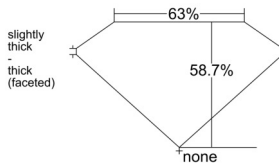

GIA®

FACSIMILE

GIA REPORT 6525681827

Verify this report at GIA.edu

GIA NATURAL DIAMOND DOSSIER®

July 03, 2025
GIA Report Number 6525681827
Shape and Cutting Style ..... Heart Brilliant
Measurements ..... 5.34 x 6.29 x 3.69 mm

GRADING RESULTS

Carat Weight ..... 0.72 carat
Color Grade ..... D
Clarity Grade VVS1

ADDITIONAL GRADING INFORMATION

Polish ..... Excellent
Symmetry ..... Excellent
Fluorescence ..... None
Clarity Characteristics ..... Cloud, Feather
Inscription(s): GIA 6525681827

PROPORTIONS

Profile not to actual proportions

GRADING SCALES

GIA COLOR SCALE		GIA CLARITY SCALE			
COLORLESS	D	VERY VERY SLIGHTLY INCLUDED	FLAWLESS		
	E		INTERNALLY FLAWLESS		
	F	VERY SLIGHTLY INCLUDED	VVS₁		
	G		VVS₂		
	H		VS₁		
	NEAR COLORLESS	I	SLIGHTLY INCLUDED	VS₂	
		J		SI₁	
		FAINT	K	INCLUDED	SI₂
			L		I₁
	M		I₂		
VERT LIGHT	N		INCLUDED	I₃	
	O				
	P				
	Q				
	LIGHT		R		
		S			
		T			
	U				
	V				
	W				
	X				
	Y				
	Z