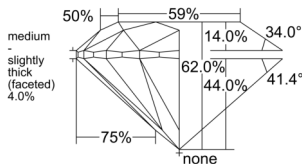

GIA®

FACSIMILE

GIA REPORT 6525659571

Verify this report at GIA.edu

GIA NATURAL DIAMOND DOSSIER®

July 01, 2025
GIA Report Number 6525659571
Shape and Cutting Style ..... Round Brilliant
Measurements ..... 5.19 - 5.22 x 3.23 mm

GRADING RESULTS

Carat Weight ..... 0.54 carat
Color Grade ..... D
Clarity Grade VS2
Cut Grade ..... Excellent

ADDITIONAL GRADING INFORMATION

Polish ..... Excellent
Symmetry ..... Excellent
Fluorescence ..... None
Clarity Characteristics ..... Crystal, Cloud
Inscription(s): GIA 6525659571

PROPORTIONS

Profile to actual proportions