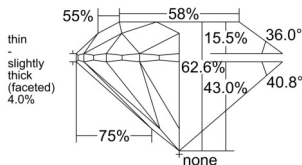

GIA®

FACSIMILE

GIA REPORT 6525637984

Verify this report at GIA.edu

GIA NATURAL DIAMOND DOSSIER®

June 30, 2025
GIA Report Number 6525637984
Shape and Cutting Style ..... Round Brilliant
Measurements ..... 5.99 - 6.03 x 3.76 mm

GRADING RESULTS

Carat Weight ..... 0.85 carat
Color Grade ..... D
Clarity Grade VVS1
Cut Grade ..... Excellent

ADDITIONAL GRADING INFORMATION

Polish ..... Excellent
Symmetry ..... Excellent
Fluorescence ..... Medium Blue
Clarity Characteristics ..... Pinpoint, Feather
Inscription(s): GIA 6525637984

PROPORTIONS

GRADING SCALES

GIA COLOR SCALE	GIA CLARITY SCALE	GIA CUT SCALE
COLOURLESS	FLAWLESS	EXCELLENT
D	INTERNALLY FLAWLESS	
E	VVS₁	VERY GOOD
F		
G	VS₁	GOOD
H		
I	SI₁	FAIR
J		
K	I₁	POOR
L		
M	I₂	
N		
O	I₃	
P		
Q		
R		
S		
T		
U		
V		
W		
X		
Y		
Z