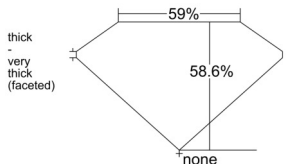

GIA®

FACSIMILE

GIA REPORT 6525567347

Verify this report at GIA.edu

GIA NATURAL DIAMOND DOSSIER®

June 25, 2025
GIA Report Number 6525567347
Shape and Cutting Style ..... Heart Brilliant
Measurements ..... 5.61 x 6.68 x 3.91 mm

GRADING RESULTS

Carat Weight ..... 0.90 carat
Color Grade ..... F
Clarity Grade VS2

ADDITIONAL GRADING INFORMATION

Polish ..... Very Good
Symmetry ..... Excellent
Fluorescence ..... None
Clarity Characteristics ..... Feather
Inscription(s): GIA 6525567347

PROPORTIONS

Profile not to actual proportions

GRADING SCALES

GIA COLOR SCALE		GIA CLARITY SCALE			
COLORLESS	D	VERY VERY SLIGHTLY INCLUDED	FLAWLESS		
	E		INTERNALLY FLAWLESS		
	F	VERY SLIGHTLY INCLUDED	VVS₁		
	G		VVS₂		
	H		VS₁		
	NEAR COLORLESS	I	SLIGHTLY INCLUDED	VS₂	
		J		SI₁	
		FAINT	K	INCLUDED	SI₂
			L		I₁
			M		I₂
VERT LIGHT	N	LIGHT	I₃		
	O				
	P				
	Q				
	R