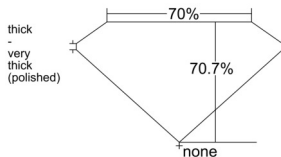

GIA®

FACSIMILE

GIA REPORT 6525532537

Verify this report at GIA.edu

GIA NATURAL DIAMOND DOSSIER®

June 20, 2025
GIA Report Number 6525532537
Shape and Cutting Style ..... **Cut-Cornered Rectangular Modified Brilliant**
Measurements ..... 6.06 x 3.97 x 2.81 mm

GRADING RESULTS

Carat Weight ..... 0.58 carat
Color Grade ..... D
Clarity Grade VS1

ADDITIONAL GRADING INFORMATION

Polish ..... Excellent
Symmetry ..... Good
Fluorescence ..... None
Clarity Characteristics..... Crystal, Cloud, Pinpoint
Inscription(s): GIA 6525532537

PROPORTIONS

Profile not to actual proportions

GRADING SCALES

GIA COLOR SCALE		GIA CLARITY SCALE			
COLORLESS	D	VERY VERY SLIGHTLY INCLUDED	FLAWLESS		
	E		INTERNALLY FLAWLESS		
	F	VERY SLIGHTLY INCLUDED	VS₁		
	G		VS₂		
	H		VS₁		
	NEAR COLORLESS	I	SLIGHTLY INCLUDED	VS₂	
		J		SI₁	
		FAINT	K	INCLUDED	SI₂
			L		I₁
			M		I₂
VERT LIGHT	N	LIGHT	I₃		
	O				
	P				
	Q				
	R				
	S				
	T				
U					
V					
W					
X					
Y					
Z