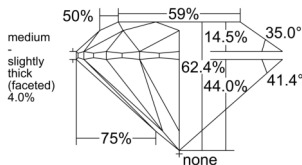

GIA®

FACSIMILE

GIA REPORT 6525518929

Verify this report at GIA.edu

GIA NATURAL DIAMOND DOSSIER®

June 19, 2025
GIA Report Number 6525518929
Shape and Cutting Style ..... Round Brilliant
Measurements ..... 5.11 - 5.12 x 3.19 mm

GRADING RESULTS

Carat Weight ..... 0.51 carat
Color Grade ..... H
Clarity Grade VS1
Cut Grade ..... Excellent

ADDITIONAL GRADING INFORMATION

Polish ..... Excellent
Symmetry ..... Excellent
Fluorescence ..... Very Strong Blue
Clarity Characteristics ..... Cloud, Pinpoint
Inscription(s): GIA 6525518929

PROPORTIONS

Profile to actual proportions