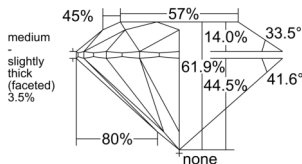

GIA®

FACSIMILE

GIA REPORT 6525517916

Verify this report at GIA.edu

GIA NATURAL DIAMOND DOSSIER®

June 16, 2025
GIA Report Number 6525517916
Shape and Cutting Style ..... Round Brilliant
Measurements ..... 5.25 - 5.28 x 3.26 mm

GRADING RESULTS

Carat Weight ..... 0.55 carat
Color Grade ..... D
Clarity Grade VVS2
Cut Grade ..... Excellent

ADDITIONAL GRADING INFORMATION

Polish ..... Excellent
Symmetry ..... Excellent
Fluorescence ..... Faint
Clarity Characteristics ..... Pinpoint
Inscription(s): GIA 6525517916

PROPORTIONS

Profile to actual proportions