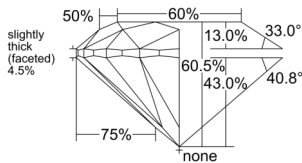

GIA®

FACSIMILE

GIA REPORT 6525516277

Verify this report at GIA.edu

GIA NATURAL DIAMOND DOSSIER®

June 16, 2025
GIA Report Number 6525516277
Shape and Cutting Style ..... Round Brilliant
Measurements ..... 5.41 - 5.43 x 3.28 mm

GRADING RESULTS

Carat Weight ..... 0.60 carat
Color Grade ..... F
Clarity Grade S11
Cut Grade ..... Excellent

ADDITIONAL GRADING INFORMATION

Polish ..... Excellent
Symmetry ..... Excellent
Fluorescence ..... None
Clarity Characteristics..... Crystal, Cloud, Feather
Inspection(s): GIA 6525516277

PROPORTIONS

Profile to actual proportions