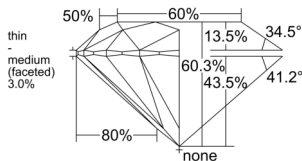

GIA®

FACSIMILE

GIA REPORT 6525449759

Verify this report at GIA.edu

GIA NATURAL DIAMOND DOSSIER®

June 10, 2025
GIA Report Number 6525449759
Shape and Cutting Style ..... Round Brilliant
Measurements ..... 4.52 - 4.54 x 2.73 mm

GRADING RESULTS

Carat Weight ..... 0.34 carat
Color Grade ..... E
Clarity Grade VS1
Cut Grade ..... Excellent

ADDITIONAL GRADING INFORMATION

Polish ..... Excellent
Symmetry ..... Excellent
Fluorescence ..... None
Clarity Characteristics..... Crystal, Needle, Cloud, Pinpoint
Inspection(s): GIA 6525449759

PROPORTIONS

GRADING SCALES

GIA COLOR SCALE	GIA CLARITY SCALE	GIA CUT SCALE	
D	FLAWLESS	EXCELLENT	
E	INTERNALLY FLAWLESS		
F		VVS₁	VERY GOOD
G	VVS₂		
H	VS₁	GOOD	
I	VS₂		
J	SI₁	FAIR	
K	SI₂		
L	I₁	POOR	
M	I₂		
N	I₃		
O			
P			
Q			
R			
S			
T			
U			
V			
W			
X			
Y			
Z