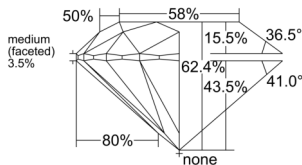

GIA®

FACSIMILE

GIA REPORT 6525443754

Verify this report at GIA.edu

GIA NATURAL DIAMOND DOSSIER®

June 11, 2025
GIA Report Number 6525443754
Shape and Cutting Style ..... Round Brilliant
Measurements ..... 5.12 - 5.15 x 3.21 mm

GRADING RESULTS

Carat Weight ..... 0.52 carat
Color Grade ..... G
Clarity Grade VVS1
Cut Grade ..... Excellent

ADDITIONAL GRADING INFORMATION

Polish ..... Excellent
Symmetry ..... Excellent
Fluorescence ..... None
Clarity Characteristics ..... Cloud, Pinpoint, Feather
Inscription(s): GIA 6525443754

PROPORTIONS

Profile to actual proportions

GRADING SCALES

GIA COLOR SCALE	GIA CLARITY SCALE	GIA CUT SCALE
Colorless	Flawless	Excellent
D	Internally Flawless	
E	Very Very Slightly Included	Very Good
F		
G	VVS₁	Good
H	VVS₂	
I	Slightly Included	Fair
J		
K	SI₁	Poor
L	SI₂	
M	Included	
N		
O		
P	I₁	
Q	I₂	
R	I₃	
S		
T		
U		
V		
W		
X		
Y		
Z