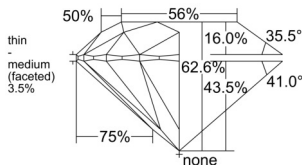

GIA®

FACSIMILE

GIA REPORT 6525443499

Verify this report at GIA.edu

GIA NATURAL DIAMOND DOSSIER®

June 10, 2025
GIA Report Number **6525443499**
Shape and Cutting Style ..... **Round Brilliant**
Measurements ..... **5.21 - 5.24 x 3.27 mm**

GRADING RESULTS

Carat Weight ..... **0.54 carat**
Color Grade ..... **G**
Clarity Grade **VVS2**
Cut Grade ..... **Excellent**

ADDITIONAL GRADING INFORMATION

Polish ..... **Excellent**
Symmetry ..... **Excellent**
Fluorescence ..... **Medium Blue**
Clarity Characteristics..... **Cloud, Pinpoint, Feather**
Inscription(s): **GIA 6525443499**

PROPORTIONS

GRADING SCALES

GIA COLOR SCALE

COLORLESS	D
	E
	F
	G
	H
	I
	J
NEAR COLORLESS	K
	L
Faint	M
	N
	O
	P
Very Light	Q
	R
	S
	T
	U
	V
Light	W
	X
	Y
	Z

GIA CLARITY SCALE

FLAWLESS	VERY VERY SLIGHTLY INCLUDED	VVS₁	VVS₂	VS₁	VS₂	SLIGHTLY INCLUDED	SI₁	SI₂	I₁	I₂	I₃	
												VERY SLIGHTLY INCLUDED

GIA CUT SCALE

EXCELLENT
VERY GOOD
GOOD
FAIR
POOR