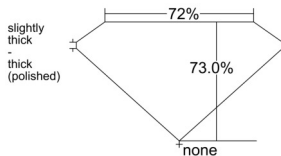

GIA®

FACSIMILE

GIA REPORT 6525435875

Verify this report at GIA.edu

GIA NATURAL DIAMOND DOSSIER®

June 09, 2025
GIA Report Number 6525435875
Shape and Cutting Style ..... Square Modified Brilliant
Measurements ..... 3.73 x 3.66 x 2.67 mm

GRADING RESULTS

Carat Weight ..... 0.30 carat
Color Grade ..... F
Clarity Grade VVS1

ADDITIONAL GRADING INFORMATION

Polish ..... Excellent
Symmetry ..... Very Good
Fluorescence ..... Medium Blue
Clarity Characteristics ..... Feather, Cavity
Inscription(s): GIA 6525435875

PROPORTIONS

Profile not to actual proportions

GRADING SCALES

GIA COLOR SCALE		GIA CLARITY SCALE			
COLORLESS	D	VERY VERY SLIGHTLY INCLUDED	FLAWLESS		
	E		INTERNALLY FLAWLESS		
	F		VVS₁		
	NEAR COLORLESS	G	VERY SLIGHTLY INCLUDED	VVS₂	
		H		VS₁	
		FAINT	I	SLIGHTLY INCLUDED	VS₂
			J		SI₁
			K		SI₂
	LIGHT	L	INCLUDED	I₁	
		M		I₂	
N		I₃			
O					
P					
Q					
R					
S					
T					
U					
V					
W					
X					
Y					
Z