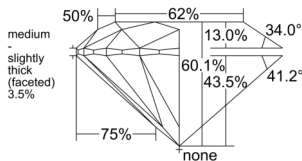

GIA®

FACSIMILE

GIA REPORT 6525381878

Verify this report at GIA.edu

GIA NATURAL DIAMOND DOSSIER®

June 04, 2025
GIA Report Number 6525381878
Shape and Cutting Style ..... Round Brilliant
Measurements ..... 5.61 - 5.63 x 3.38 mm

GRADING RESULTS

Carat Weight ..... 0.65 carat
Color Grade ..... D
Clarity Grade S11
Cut Grade ..... Excellent

ADDITIONAL GRADING INFORMATION

Polish ..... Excellent
Symmetry ..... Excellent
Fluorescence ..... Faint
Clarity Characteristics ..... Crystal, Feather
Inscription(s): GIA 6525381878

PROPORTIONS

Profile to actual proportions

GRADING SCALES

GIA COLOR SCALE	GIA CLARITY SCALE	GIA CUT SCALE	
D	FLAWLESS	EXCELLENT	
E	INTERNALLY FLAWLESS		
F		VVS₁	VERY GOOD
G	VVS₂		
H	VS₁	GOOD	
I	VS₂		
J	S1₁	FAIR	
K	S1₂		
L	I₁	POOR	
M	I₂		
N	I₃		
O			
P			
Q			
R			
S			
T			
U			
V			
W			
X			
Y			
Z