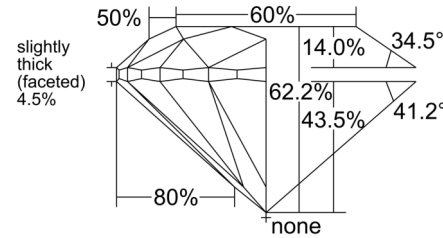

### GRADING RESULTS

Carat Weight ..... 3.01 carat

Color Grade ..... H

Clarity Grade ..... VVS2

Cut Grade ..... Excellent

### PROPORTIONS

Profile to actual proportions

### CLARITY CHARACTERISTICS