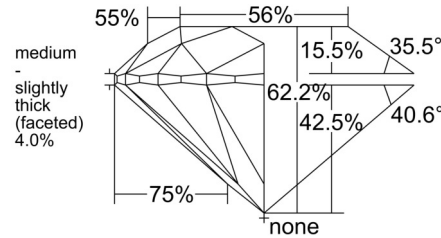

GIA REPORT
6525372686

Verify this report at GIA.edu

FACSIMILE

This is a digital representation of the original GIA Report. This representation might not be accepted in lieu of the original GIA Report in certain circumstances. The original GIA Report includes certain security features which are not reproducible on this facsimile.

GIA NATURAL DIAMOND GRADING REPORT

June 04, 2025
GIA Report Number 6525372686
Shape and Cutting Style ..... Round Brilliant
Measurements ..... 6.54 - 6.57 x 4.08 mm

GRADING RESULTS

Carat Weight ..... 1.09 carat
Color Grade ..... G
Clarity Grade SI1
Cut Grade ..... Excellent

ADDITIONAL GRADING INFORMATION

Polish ..... Excellent
Symmetry ..... Excellent
Fluorescence ..... Medium Yellow

Inscription(s): GIA 6525372686

Comments: Clarity grade is based on clouds that are not shown.

PROPORTIONS

Profile to actual proportions