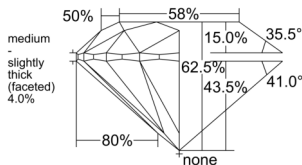

GIA®

FACSIMILE

GIA REPORT 6525314818

Verify this report at GIA.edu

GIA NATURAL DIAMOND DOSSIER®

May 28, 2025
GIA Report Number 6525314818
Shape and Cutting Style ..... Round Brilliant
Measurements ..... 4.57 - 4.59 x 2.86 mm

GRADING RESULTS

Carat Weight ..... 0.37 carat
Color Grade ..... F
Clarity Grade S11
Cut Grade ..... Excellent

ADDITIONAL GRADING INFORMATION

Polish ..... Excellent
Symmetry ..... Excellent
Fluorescence ..... None
Clarity Characteristics ..... Feather, Cloud
Inscription(s): GIA 6525314818

PROPORTIONS

GRADING SCALES

GIA COLOR SCALE	GIA CLARITY SCALE	GIA CUT SCALE	
D	FLAWLESS	EXCELLENT	
E	INTERNALLY FLAWLESS		
F		VVS₁	VERY GOOD
G	VVS₂		
H	VS₁	GOOD	
I	VS₂		
J	S1₁	FAIR	
K	S1₂		
L	I₁	POOR	
M	I₂		
N	I₃		
O			
P			
Q			
R			
S			
T			
U			
V			
W			
X			
Y			
Z