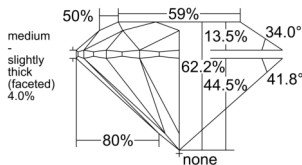

GIA®

FACSIMILE

GIA REPORT 6525311772

Verify this report at GIA.edu

GIA NATURAL DIAMOND DOSSIER®

May 29, 2025
GIA Report Number 6525311772
Shape and Cutting Style ..... Round Brilliant
Measurements ..... 5.38 - 5.42 x 3.36 mm

GRADING RESULTS

Carat Weight ..... 0.60 carat
Color Grade ..... F
Clarity Grade VVS1
Cut Grade ..... Excellent

ADDITIONAL GRADING INFORMATION

Polish ..... Excellent
Symmetry ..... Excellent
Fluorescence ..... None
Clarity Characteristics..... Pinpoint, Needle, Feather
Inspection(s): GIA 6525311772

PROPORTIONS

Profile to actual proportions

GRADING SCALES

GIA COLOR SCALE

COLORESS	D
	E
	F
	G
	H
	I
	J
NEAR COLORESS	K
	L
FANIT	M
	N
	O
	P
	Q
VERY LIGHT	R
	S
	T
	U
	V
	W
	X
	Y
LIGHT	Z

GIA CLARITY SCALE

FLAWLESS	VERY VERY SLIGHTLY INCLUDED	VS₁	VS₂	VS₁	VS₂	SI₁	SI₂	I₁	I₂	I₃											
											FLAWLESS	INTERNALLY FLAWLESS	VVS₁	VVS₂	VS₁	VS₂	SI₁	SI₂	I₁	I₂	I₃

GIA CUT SCALE

EXCELLENT
VERY GOOD
GOOD
FAIR
POOR