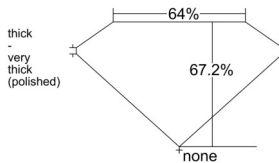

GIA®

FACSIMILE

GIA REPORT 6525287351

Verify this report at GIA.edu

GIA NATURAL DIAMOND DOSSIER®

May 27, 2025
GIA Report Number 6525287351
Shape and Cutting Style ..... Emerald Cut
Measurements ..... 5.26 x 3.80 x 2.55 mm

GRADING RESULTS

Carat Weight ..... 0.50 carat
Color Grade ..... D
Clarity Grade VS2

ADDITIONAL GRADING INFORMATION

Polish ..... Excellent
Symmetry ..... Very Good
Fluorescence ..... None
Clarity Characteristics ..... Crystal, Cloud
Inscription(s): GIA 6525287351

PROPORTIONS

Profile not to actual proportions

GRADING SCALES

GIA COLOR SCALE		GIA CLARITY SCALE			
COLORLESS	D	VERY VERY SLIGHTLY INCLUDED	FLAWLESS		
	E		INTERNALLY FLAWLESS		
	F	VERY SLIGHTLY INCLUDED	VVS₁		
	G		VVS₂		
	H		VS₁		
	NEAR COLORLESS	I	SLIGHTLY INCLUDED	VS₂	
		J		SI₁	
		FAINT	K	INCLUDED	SI₂
			L		I₁
			M		I₂
VERT LIGHT	N	LIGHT	I₃		
	O				
	P				
	Q				
	R