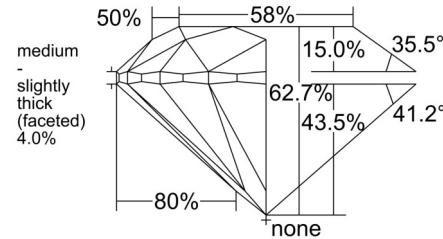

### GIA NATURAL DIAMOND GRADING REPORT

May 23, 2025  
 GIA Report Number ..... 6525246003  
 Shape and Cutting Style ..... Round Brilliant  
 Measurements ..... 9.53 - 9.57 x 5.98 mm

### GRADING RESULTS

Carat Weight ..... 3.40 carat  
 Color Grade ..... F  
 Clarity Grade ..... VS2  
 Cut Grade ..... Excellent

### PROPORTIONS

Profile to actual proportions