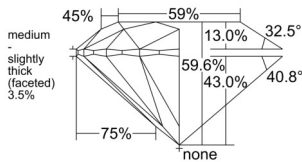

GIA®

FACSIMILE

GIA REPORT 6525218423

Verify this report at GIA.edu

GIA NATURAL DIAMOND DOSSIER®

May 22, 2025
GIA Report Number 6525218423
Shape and Cutting Style ..... Round Brilliant
Measurements ..... 4.53 - 4.56 x 2.71 mm

GRADING RESULTS

Carat Weight ..... 0.34 carat
Color Grade ..... D
Clarity Grade VVS2
Cut Grade ..... Excellent

ADDITIONAL GRADING INFORMATION

Polish ..... Excellent
Symmetry ..... Excellent
Fluorescence ..... None
Clarity Characteristics ..... Pinpoint
Inscription(s): GIA 6525218423

PROPORTIONS

Profile to actual proportions

GRADING SCALES

GIA COLOR SCALE	GIA CLARITY SCALE	GIA CUT SCALE
COLOURLESS	FLAWLESS	EXCELLENT
D	INTERNALLY FLAWLESS	
E	VVS₁	VERY GOOD
F		
G	VS₁	GOOD
H		
I	SI₁	FAIR
J		
K	I₁	POOR
L		
M	I₂	
N		
O	I₃	
P		
Q		
R		
S		
T		
U		
V		
W		
X		
Y		
Z