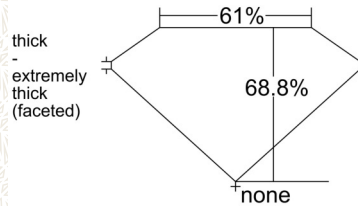

**GIA NATURAL COLORED DIAMOND REPORT**

June 07, 2025  
 Report Type ..... Grading Report  
 GIA Report Number ..... 6525204525  
 Shape and Cutting Style ..... Pear Modified Brilliant  
 Measurements ..... 8.02 x 5.00 x 3.44 mm

Carat Weight ..... 1.01 carat  
 Color Grade ..... Fancy Light Greenish Yellow  
 Color Origin ..... Natural  
 Color Distribution ..... Even  
 Clarity Grade ..... SI1  
 Proportions:

Profile not to actual proportions

**CLARITY CHARACTERISTICS**

**KEY TO SYMBOLS\***

-  Feather
-  Crystal
-  Pinpoint

\* Red symbols denote internal characteristics (inclusions). Green or black symbols denote external characteristics (blemishes). Diagram is an approximate representation of the diamond, and symbols shown indicate type, position, and approximate size of clarity characteristics. All clarity characteristics may not be shown. Details of finish are not shown.