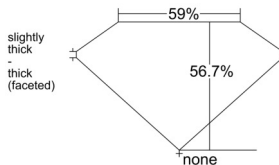

GIA®

FACSIMILE

GIA REPORT 6525185442

Verify this report at GIA.edu

GIA NATURAL DIAMOND DOSSIER®

May 17, 2025
GIA Report Number 6525185442
Shape and Cutting Style ..... Heart Brilliant
Measurements ..... 5.70 x 6.15 x 3.48 mm

GRADING RESULTS

Carat Weight ..... 0.73 carat
Color Grade ..... H
Clarity Grade ..... Internally Flawless

ADDITIONAL GRADING INFORMATION

Polish ..... Excellent
Symmetry ..... Excellent
Fluorescence ..... None
Clarity Characteristics... Surface Graining, Minor Details of Polish
Inscription(s): GIA 6525185442

PROPORTIONS

Profile not to actual proportions

GRADING SCALES

GIA COLOR SCALE		GIA CLARITY SCALE			
COLORLESS	D	VERY VERY SLIGHTLY INCLUDED	FLAWLESS		
	E		INTERNALLY FLAWLESS		
	F	VERY SLIGHTLY INCLUDED	VVS₁		
	G		VVS₂		
	H		VS₁		
	NEAR COLORLESS	I	SLIGHTLY INCLUDED	VS₂	
		J		SI₁	
		FAINT	K	INCLUDED	SI₂
			L		I₁
			M		I₂
VERT LIGHT	N	INCLUDED	I₃		
	O				
	P				
	Q				
	R				
LIGHT	S				
	T				
	U				
	V				
	W				
X					
Y					
Z