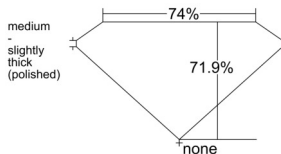

GIA®

FACSIMILE

GIA REPORT 6525177193

Verify this report at GIA.edu

GIA NATURAL DIAMOND DOSSIER®

May 17, 2025
GIA Report Number 6525177193
Shape and Cutting Style ..... Square Modified Brilliant
Measurements ..... 5.40 x 5.32 x 3.82 mm

GRADING RESULTS

Carat Weight ..... 0.91 carat
Color Grade ..... F
Clarity Grade S11

ADDITIONAL GRADING INFORMATION

Polish ..... Excellent
Symmetry ..... Very Good
Fluorescence ..... None
Clarity Characteristics ..... Crystal, Feather
Inscription(s): GIA 6525177193

PROPORTIONS

Profile not to actual proportions

GRADING SCALES

GIA COLOR SCALE		GIA CLARITY SCALE			
COLORLESS	D	NEAR COLORLESS	FLAWLESS		
	E		INTERNALLY FLAWLESS		
	F		VERY VERY SLIGHTLY INCLUDED	VVS₁	
	G			VVS₂	
	H		VERY SLIGHTLY INCLUDED	VS₁	
	I			VS₂	
	J			SLIGHTLY INCLUDED	S1₁
	K		S1₂		
	L		LIGHT	I₁	
	M			I₂	
N	I₃				
O					
P					
Q					
R					
S					
T					
U					
V					
W					
X					
Y					
Z