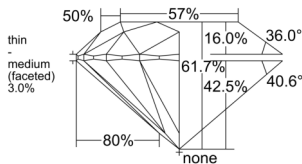

GIA®

FACSIMILE

GIA REPORT 6525159356

Verify this report at GIA.edu

GIA NATURAL DIAMOND DOSSIER®

May 16, 2025
GIA Report Number 6525159356
Shape and Cutting Style ..... Round Brilliant
Measurements ..... 5.39 - 5.41 x 3.34 mm

GRADING RESULTS

Carat Weight ..... 0.59 carat
Color Grade ..... E
Clarity Grade VVS1
Cut Grade ..... Excellent

ADDITIONAL GRADING INFORMATION

Polish ..... Excellent
Symmetry ..... Excellent
Fluorescence ..... None
Clarity Characteristics ..... Pinpoint
Inscription(s): GIA 6525159356

PROPORTIONS

Profile to actual proportions

GRADING SCALES

GIA COLOR SCALE	GIA CLARITY SCALE	GIA CUT SCALE	
D	FLAWLESS	EXCELLENT	
E	INTERNALLY FLAWLESS		
F		VVS₁	VERY GOOD
G	VVS₂		
H	VS₁	GOOD	
I	VS₂		
J	SI₁	FAIR	
K	SI₂		
L	I₁	POOR	
M			
N			
O	I₂		
P			
Q			
R	I₃		
S			
T			
U			
V			
W			
X			
Y			
Z