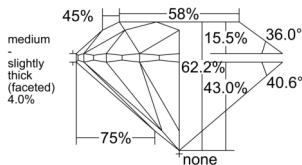

GIA®

FACSIMILE

GIA REPORT 6525128723

Verify this report at GIA.edu

GIA NATURAL DIAMOND DOSSIER®

May 13, 2025
GIA Report Number 6525128723
Shape and Cutting Style ..... Round Brilliant
Measurements ..... 6.14 - 6.18 x 3.83 mm

GRADING RESULTS

Carat Weight ..... 0.91 carat
Color Grade ..... G
Clarity Grade VVS2
Cut Grade ..... Excellent

ADDITIONAL GRADING INFORMATION

Polish ..... Excellent
Symmetry ..... Excellent
Fluorescence ..... None
Clarity Characteristics..... Cloud, Needle, Pinpoint
Inscription(s): GIA 6525128723

PROPORTIONS

Profile to actual proportions

GRADING SCALES

GIA COLOR SCALE	GIA CLARITY SCALE	GIA CUT SCALE	
D	FLAWLESS	EXCELLENT	
E	INTERNALLY FLAWLESS		
F		VVS₁	VERY GOOD
G	VVS₂		
H	VS₁	GOOD	
I	VS₂		
J	SI₁	FAIR	
K	SI₂		
L	I₁	POOR	
M	I₂		
N	I₃		
O			
P			
Q			
R			
S			
T			
U			
V			
W			
X			
Y			
Z