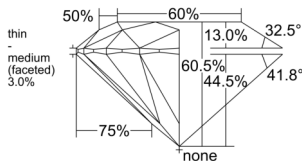

GIA®

FACSIMILE

GIA REPORT 6525091497

Verify this report at GIA.edu

GIA NATURAL DIAMOND DOSSIER®

May 20, 2025
GIA Report Number 6525091497
Shape and Cutting Style ..... Round Brilliant
Measurements ..... 5.35 - 5.39 x 3.25 mm

GRADING RESULTS

Carat Weight ..... 0.56 carat
Color Grade ..... G
Clarity Grade VS1
Cut Grade ..... Excellent

ADDITIONAL GRADING INFORMATION

Polish ..... Excellent
Symmetry ..... Excellent
Fluorescence ..... None
Clarity Characteristics ..... Cloud, Pinpoint
Inscription(s): GIA 6525091497

PROPORTIONS

Profile to actual proportions