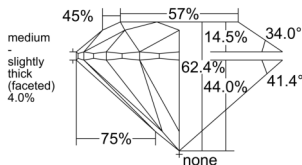

GIA®

FACSIMILE

GIA REPORT 6522987340

Verify this report at GIA.edu

GIA NATURAL DIAMOND DOSSIER®

September 15, 2025
GIA Report Number 6522987340
Shape and Cutting Style ..... Round Brilliant
Measurements ..... 4.55 - 4.58 x 2.85 mm

GRADING RESULTS

Carat Weight ..... 0.36 carat
Color Grade ..... D
Clarity Grade VVS1
Cut Grade ..... Excellent

ADDITIONAL GRADING INFORMATION

Polish ..... Excellent
Symmetry ..... Excellent
Fluorescence ..... Faint
Clarity Characteristics ..... Pinpoint, Feather
Inscription(s): GIA 6522987340

PROPORTIONS

GRADING SCALES

GIA COLOR SCALE

COLOURLESS	D
	E
	F
	G
	H
	I
NEAR COLOURLESS	J
	K
	L
FAIN	M
	N
	O
	P
VERY LIGHT	Q
	R
	S
	T
	U
	V
	W
	X
	Y
LIGHT	Z

GIA CLARITY SCALE

FLAWLESS	INTERNAL FLAWLESS	
		EXCELLENT
VERY VERY SLIGHTLY INCLUDED	VVS₁	VERY GOOD
VERY SLIGHTLY INCLUDED	VVS₂	
SLIGHTLY INCLUDED	VS₁	GOOD
	VS₂	
INCLUDED	SI₁	FAIR
	SI₂	
INCLUDED	I₁	POOR
	I₂	
	I₃