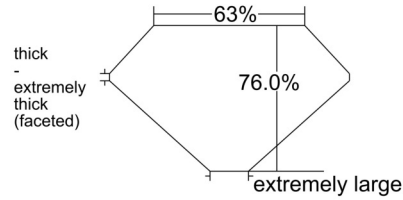

GIA NATURAL DIAMOND GRADING REPORT

August 02, 2025
 GIA Report Number 6522973298
 Shape and Cutting Style Old Mine Brilliant
 Measurements 6.78 x 6.65 x 5.05 mm

GRADING RESULTS

Carat Weight 2.00 carat
 Color Grade D
 Clarity Grade SI2

Profile not to actual proportions

CLARITY CHARACTERISTICS

KEY TO SYMBOLS*

-  Cloud
-  Needle
-  Crystal
-  Natural
-  Feather
-  Indented Natural

* Red symbols denote internal characteristics (inclusions). Green or black symbols denote external characteristics (blemishes). Diagram is an approximate representation of the diamond, and symbols shown indicate type, position, and approximate size of clarity characteristics. All clarity characteristics may not be shown. Details of finish are not shown.