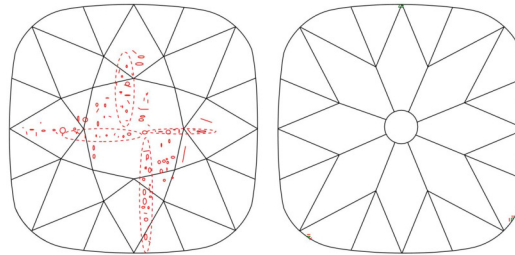

GIA NATURAL DIAMOND GRADING REPORT

August 02, 2025
 GIA Report Number 6522973298
 Shape and Cutting Style Old Mine Brilliant
 Measurements 6.78 x 6.65 x 5.05 mm

GRADING RESULTS

Carat Weight 2.00 carat
 Color Grade D
 Clarity Grade SI2

ADDITIONAL GRADING INFORMATION

Polish Very Good
 Symmetry Excellent
 Fluorescence Medium Blue
 Inscription(s): GIA 6522973298

Comments: Additional clouds are not shown. Pinpoints are not shown.

PROPORTIONS

Profile not to actual proportions

CLARITY CHARACTERISTICS

KEY TO SYMBOLS*

-  Cloud
-  Needle
-  Crystal
-  Natural
-  Feather
-  Indented Natural

* Red symbols denote internal characteristics (inclusions). Green or black symbols denote external characteristics (blemishes). Diagram is an approximate representation of the diamond, and symbols shown indicate type, position, and approximate size of clarity characteristics. All clarity characteristics may not be shown. Details of finish are not shown.