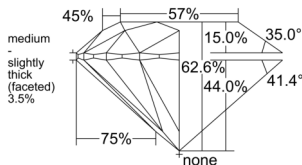

GIA®

FACSIMILE

GIA REPORT 6522966944

Verify this report at GIA.edu

GIA NATURAL DIAMOND DOSSIER®

July 30, 2025
GIA Report Number 6522966944
Shape and Cutting Style ..... Round Brilliant
Measurements ..... 5.25 - 5.30 x 3.31 mm

GRADING RESULTS

Carat Weight ..... 0.56 carat
Color Grade ..... G
Clarity Grade VVS1
Cut Grade ..... Excellent

ADDITIONAL GRADING INFORMATION

Polish ..... Excellent
Symmetry ..... Excellent
Fluorescence ..... None
Clarity Characteristics..... Pinpoint, Surface Graining
Inscription(s): GIA 6522966944

PROPORTIONS

Profile to actual proportions

GRADING SCALES

GIA COLOR SCALE	GIA CLARITY SCALE	GIA CUT SCALE
COLOURLESS	FLAWLESS	EXCELLENT
D	INTERNALLY FLAWLESS	
E	VVS₁	VERY GOOD
F		
G	VS₁	GOOD
H		
I	SI₁	FAIR
J		
K	I₁	POOR
L		
M	I₂	
N		
O	I₃	
P		
Q		
R		
S		
T		
U		
V		
W		
X		
Y		
Z