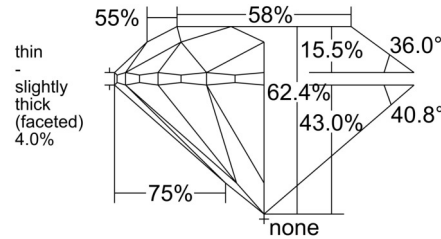

### GIA NATURAL DIAMOND GRADING REPORT

July 29, 2025  
 GIA Report Number ..... 6522947487  
 Shape and Cutting Style ..... Round Brilliant  
 Measurements ..... 7.25 - 7.30 x 4.54 mm

### GRADING RESULTS

Carat Weight ..... 1.51 carat  
 Color Grade ..... E  
 Clarity Grade ..... VVS2  
 Cut Grade ..... Excellent

### PROPORTIONS

Profile to actual proportions